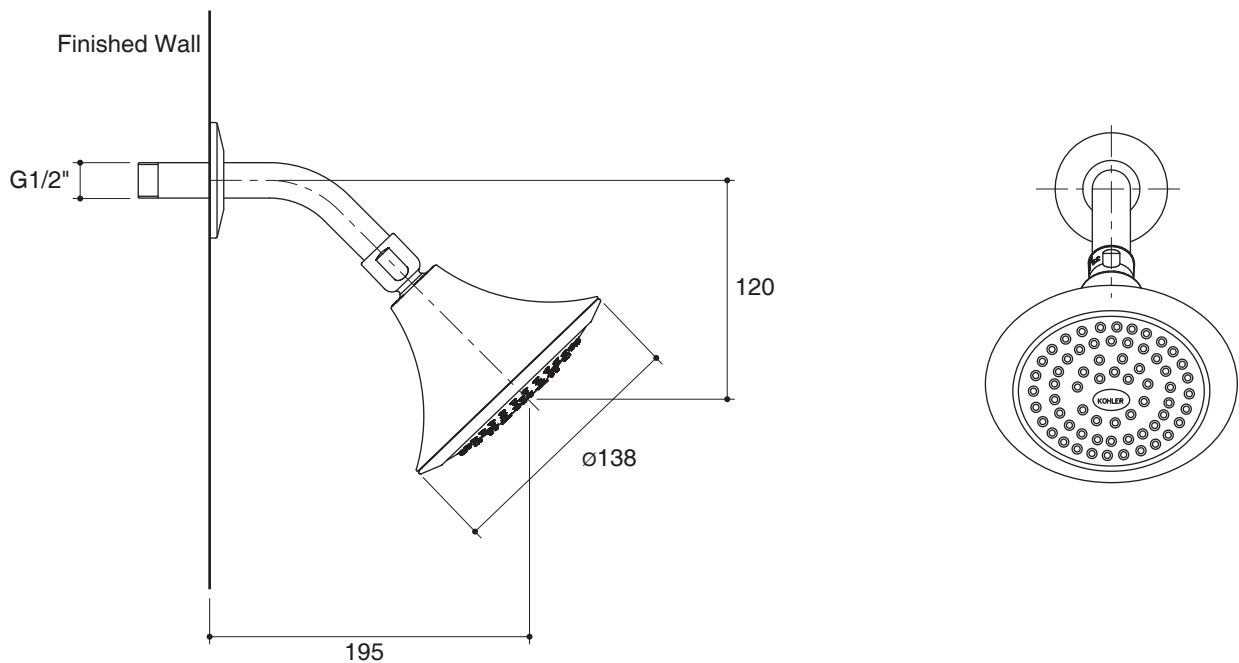

Features

- Brass construction
- G1/2" threaded connection
- Complements with Finial suite
- Katalyst technology

SINGLE FUNCTION KATALYST SHOWERHEAD WITH ARM AND FLANGE

K-16351X-AK

Codes/Standards Applicable

Product Specification:

The showerhead shall be made of brass construction. Product shall feature a G1/2" threaded. Product shall include Katalyst technology. Product shall complements with Finial suite. Showerhead shall be Kohler Model K-16351X-AK-CP.

FINIAL

Installation Notes

Install this product according to the installation guide.

Dimensions are approximate.
Unit: mm

Product Diagram

คุณลักษณะ

- ผลิตจากทองเหลือง
- เกลียวข้อต่อ G1/2"
- เข้ากับก๊อกน้ำชุด พีเนี่ยล
- ฝักบัวระบบแคตทาลิส